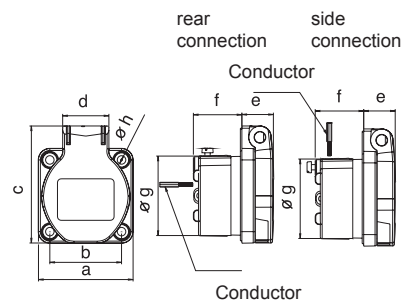

- with screw terminals
- housing material: PA6
- contacts: nickel-plated contacts

IP20

Socket outlet Austrian/German system

• STANDARD •	
	16 Amp
Poles	2P + E
a	50
b	38
c	62
d	25
e	18
f	24
g	43
h	4,2
Connection type:	Screwed contact
Wire flexible [mm ²]	1 - 2x2,5
solid [mm ²]	1 - 2x2,5
Contact screws [Ncm]	80
Weight [g]	45

- with screw terminals
- housing material: PA6
- contacts: nickel-plated contacts

IP54 splashproof

Socket outlet Austrian/German system

• STANDARD •	
	16 Amp
Poles	2P + E
a	50
b	38
c	62
d	25
e	17
f	26
g	43
h	4,2
Connection type:	Screwless
Wire flexible [mm ²]	1 - 2x2,5
solid [mm ²]	1 - 2x2,5
Weight [g]	43

- screwless connection technology
- housing material: PA6
- contacts: nickel-plated contacts
- rear connection

IP54 splashproof

Socket outlet Austrian/German system

	• STANDARD •		• SPECIAL •	
	16 Amp	16 Amp	16 Amp	16 Amp
Poles	2P + E	2P + E	2P + E	2P + E
a	50	70	75	75
b	38	56	60	60
c	62	72	75	75
d	25	25	25	25
e	17	17	17	17
f	26	26	26	26
g	43	43	43	43
h	4,2	5,5	5,5	5,5
Connection type:	Screwed contact			
Wire flexible [mm ²]	1 - 2x2,5			
solid [mm ²]	1 - 2x2,5			
Contact screws [Ncm]	80			
Weight [g]	45	50	51	51

10584-0wsc

16	3	100	
16	3	100	
16	3	100	
16	3	100	

rear connection (standard)

„S“ side connection

„C“ rear connection, with child protection (shutter)

„SC“ side connection, with child protection (shutter)

1050-0b