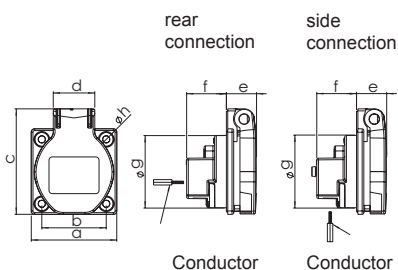

Socket outlet Austrian/German system

• STANDARD •	
	16 Amp
Poles	2P + E
a	50
b	37,5
c	9
d	29
e	4,3
f	43
Connection type:	Screwed contact
Wire flexible [mm ²]	1 - 2x2,5
solid [mm ²]	1 - 2x2,5
Contact screws [Ncm]	80
Weight [g]	34

- with screw terminals
- housing material: PA6
- contacts: nickel-plated contacts

IP20

Socket outlet Austrian/German system

• STANDARD •	
	16 Amp
Poles	2P + E
a	50
b	38
c	62
d	25
e	18
f	24
g	43
h	4,2
Connection type:	Screwed contact
Wire flexible [mm ²]	1 - 2x2,5
solid [mm ²]	1 - 2x2,5
Contact screws [Ncm]	80
Weight [g]	45

- with screw terminals
- housing material: PA6
- contacts: nickel-plated contacts

IP54 splashproof

Socket outlet Austrian/German system

• STANDARD •	
	16 Amp
Poles	2P + E
a	50
b	38
c	62
d	25
e	17
f	26
g	43
h	4,2
Connection type:	Screwless
Wire flexible [mm ²]	1 - 2x2,5
solid [mm ²]	1 - 2x2,5
Weight [g]	43

10584-0wsc

16	3	100	
16	3	100	
16	3	100	
16	3	100	

rear connection (standard)

„S“ side connection

„C“ rear connection, with child protection (shutter)

„SC“ side connection, with child protection (shutter)

1050-0b