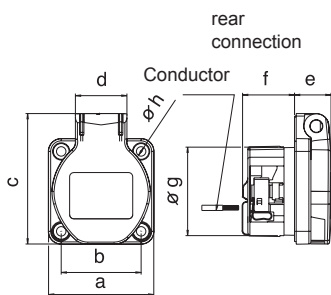

- with screw terminals
- housing material: PA6
- contacts: nickel-plated contacts

IP20

Socket outlet Austrian/German system

• STANDARD •	
	16 Amp
Poles	2P + E
a	50
b	38
c	62
d	25
e	18
f	24
g	43
h	4,2
Connection type:	Screwed contact
Wire flexible [mm ²]	1 - 2x2,5
solid [mm ²]	1 - 2x2,5
Contact screws [Ncm]	80
Weight [g]	45

- with screw terminals
- housing material: PA6
- contacts: nickel-plated contacts

IP54 splashproof

Socket outlet Austrian/German system

• STANDARD •	
	16 Amp
Poles	2P + E
a	50
b	38
c	62
d	25
e	17
f	26
g	43
h	4,2
Connection type:	Screwless
Wire flexible [mm ²]	1 - 2x2,5
solid [mm ²]	1 - 2x2,5
Weight [g]	43

10584-0wsc

16	3	100	
16	3	100	
16	3	100	
16	3	100	

rear connection (standard)

„S“ side connection

„C“ rear connection, with child protection (shutter)

„SC“ side connection, with child protection (shutter)

1050-0b

109-0bc

109-0b

16	3	100	
16	3	100	
16	3	100	
16	3	100	

rear connection (standard)

„S“ side connection

„C“ rear connection, with child protection (shutter)

„SC“ side connection, with child protection (shutter)